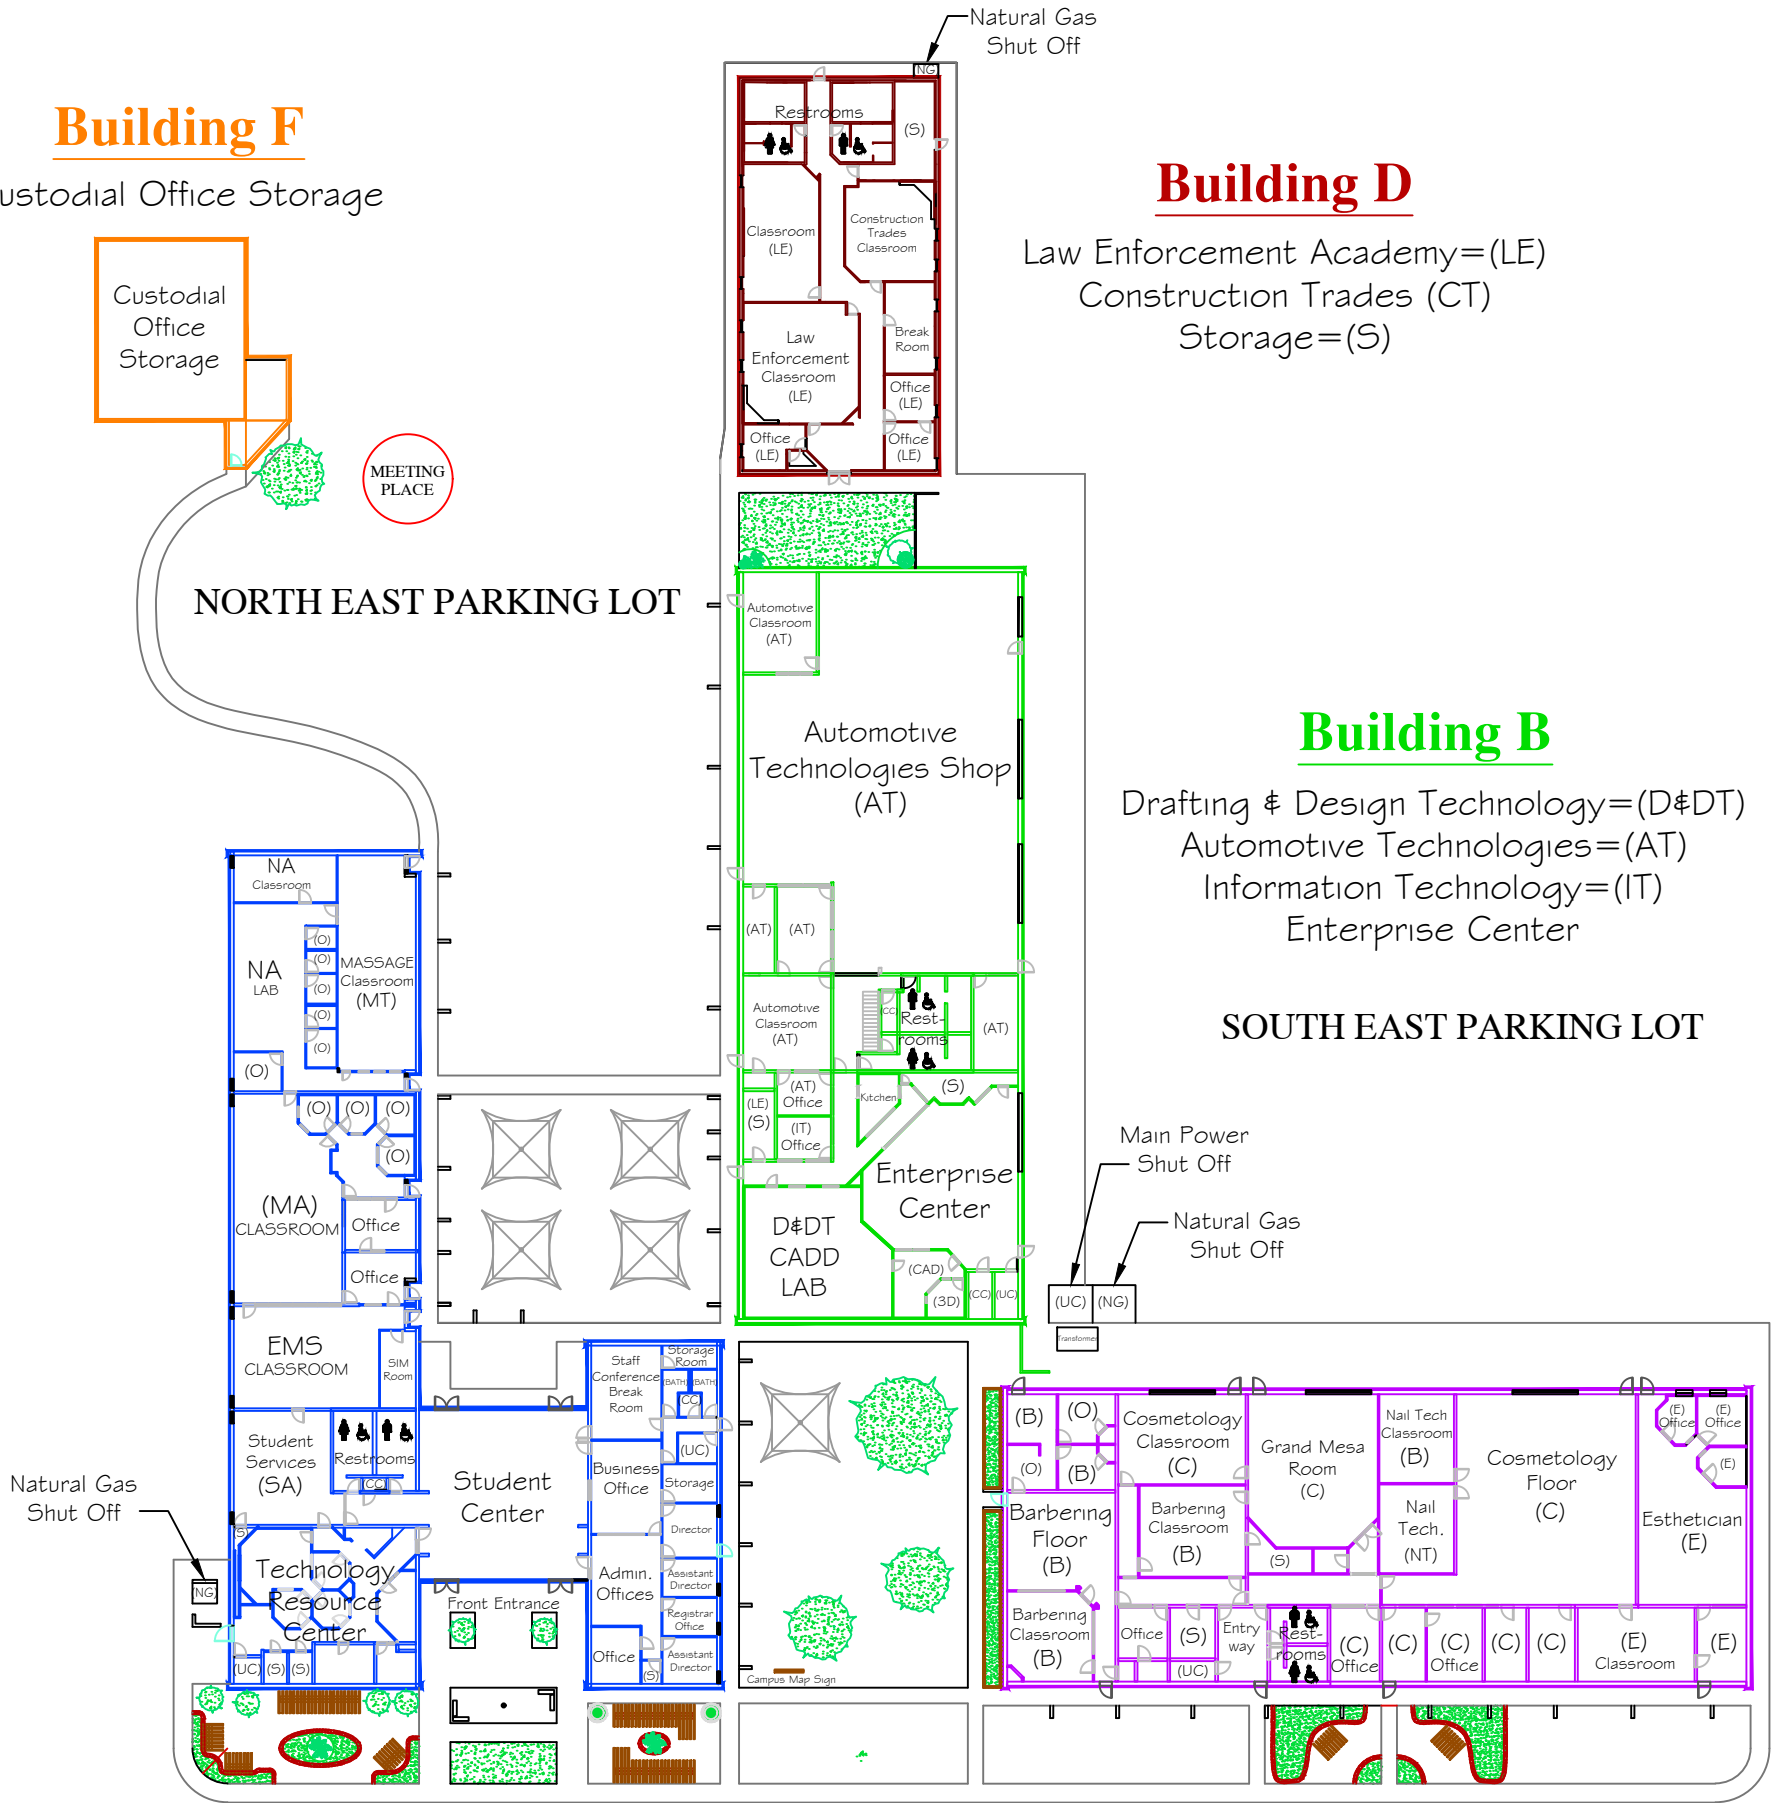

TCR CAMPUS DIRECTORY

E

G

Buildings E & G

Law Enforcement=(LE)
 Electrician Apprentice=(EA)
 Heating, Ventilation / Air =(HVAC)
 Storage Room=(S)

Building F

Custodial Office Storage

NORTH EAST PARKING LOT

Building D

Law Enforcement Academy=(LE)
 Construction Trades (CT)
 Storage=(S)

Building B

Drafting & Design Technology=(D&DT)
 Automotive Technologies=(AT)
 Information Technology=(IT)
 Enterprise Center

SOUTH EAST PARKING LOT

Building A

MAIN ENTRANCE

Administration Offices
 Student Center
 Registration
 Business Office
 Massage Technology=(MT)
 Emergency Medical Services=(EMS)
 Medical Assistant = (MA)
 Nurse Aide=(NA)
 Student Services=(SA)
 Technology Resource Center